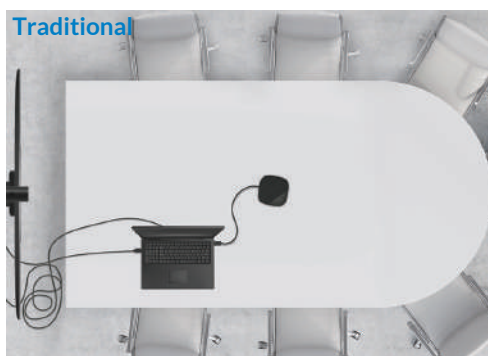

Setup your clutter-free conference space