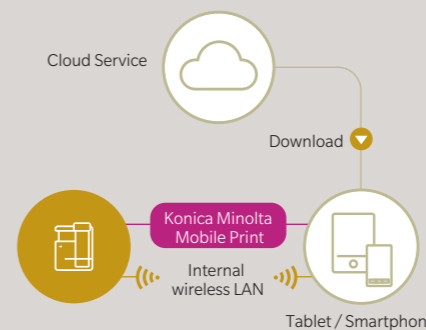

MOBILE & CLOUD Flexible network connectivity

Konica Minolta Mobile Print*1 connects with mobile devices

A simple and intuitive user interface enables easy connection with mobile devices and bizhub. Documents and photos stored in the cloud can be smoothly printed.

*1 The Android version can be downloaded from Google Play, iOS version from App Store and Windows 10 Mobile version from Microsoft Store. Requires a wireless LAN environment to connect mobile devices to a network.