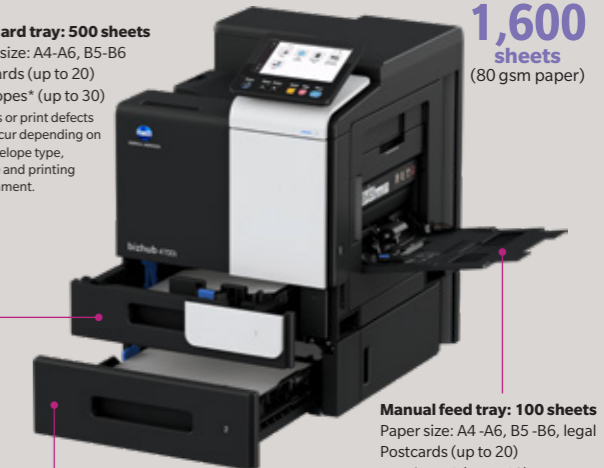

Designed for a maximum paper feed capacity of 1,600 sheets

bizhub 4700i offers an optional 500-sheet paper feed unit, where up to 2 trays can be added. Despite its compact body, it delivers substantial paper feed capacity with a maximum of 1,600 sheets, including 100 sheets from a manual feed tray.

Standard tray: 500 sheets
Paper size: A4-A6, B5-B6
Postcards (up to 20)
Envelopes* (up to 30)
Creases or print defects may occur depending on the envelope type, storage and printing environment.